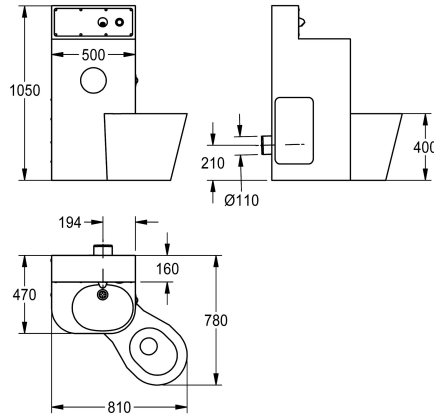

KWC HEAVY-DUTY WC washbasin combination

Modell-Linie: HEAVYDUTY | HDTX815R
Heavy Duty | Prison units

KWC-No.

2000100965

Version with WC pan angled 45° to the left

2000100966

Version with centrally arranged WC pan Dimensions 500 x 1050 x 890 mm (W x H x D)

2000100967

Version with WC pan angled 45° to the right Dimensions 809 x 1050 x 779 mm (W x H x D)

WC position

left

middle

right

Chromium nickel steel WC wash basin combination, satin finish surface for installing against a wall, invisible fixing with grub screws, lockable inspection opening. Mounting stand, material thickness 2 mm with elevated rear wall including wall outlet and press button operation, seamless welded toilet paper roll compartment and seamless moulded oval wash basin with plastic trap. WC pan, material thickness 1.6 mm with full-length skirting, arranged on the right 45 degrees, bowl rim where nothing can hide,

Overall dimensions 809 x 1050 x 779 mm (W x H x D)
WC position on the right

Technical Data

body width	500 mm
front access panel	yes
floor fixing joggle plate	no
inlet size	DN 15
material	stainless steel
material code	1.4301 Chrome Nickel steel V2A
material thickness body	2 mm
material thickness WC	1.5 mm
outlet size	DN 50 / DN 100
overall depth	780 mm
overall height	1,050 mm
overall width	810 mm
overflow	no
pipework material	stainless steel
self closing push buttons	mechanical
toilet roll holder diameter	153 mm
shroud design	angled corners
soap dish	no
spout length	83 mm

KWC HEAVY-DUTY
WC washbasin combination

Modell-Linie: HEAVYDUTY | HDTX815R
Heavy Duty | Prison units

surface finish	satin finished
tap with integrated bubbler	no
type of flushing fitting	WC cistern
type of mounting	wall mounting
type of toilet seat	no seat
type of WC	floor standing
upper edge of basin height	850 mm
upstand depth	160 mm
upstand height	200 mm
WC height	400 mm
WC position	right