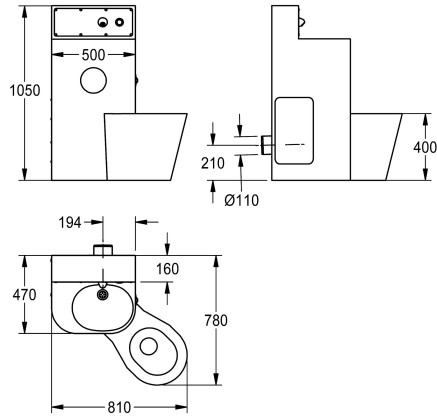

KWC HEAVY-DUTY WC washbasin combination

Modell-Linie: HEAVYDUTY | HDTX815R
Heavy Duty | Prison units

KWC-No.

2000100965

Version with WC pan angled 45° to the left

2000100966

Version with centrally arranged WC pan Dimensions 500 x 1050 x 890 mm (W x H x D)

2000100967

Version with WC pan angled 45° to the right Dimensions 809 x 1050 x 779 mm (W x H x D)

WC position

left

middle

right

Chromium nickel steel WC wash basin combination, satin finish surface for installing against a wall, invisible fixing with grub screws, lockable inspection opening. Mounting stand, material thickness 2 mm with elevated rear wall including wall outlet and press button operation, seamless welded toilet paper roll compartment and seamless moulded oval wash basin with plastic trap. WC pan, material thickness 1.6 mm with full-length skirting, arranged on the right 45 degrees, bowl rim where nothing can hide,

Overall dimensions 809 x 1050 x 779 mm (W x H x D)
WC position on the right

Technical Data

body width	500 mm
front access panel	yes
floor fixing joggle plate	no
inlet size	DN 15
material	stainless steel
material code	1.4301 Chrome Nickel steel V2A
material thickness body	2 mm
material thickness WC	1.5 mm
outlet size	DN 50 / DN 100
overall depth	780 mm
overall height	1,050 mm
overall width	810 mm
overflow	no
pipework material	stainless steel
self closing push buttons	mechanical
toilet roll holder diameter	153 mm
shroud design	angled corners
soap dish	no
spout length	83 mm

KWC HEAVY-DUTY
WC washbasin combination

Modell-Linie: HEAVYDUTY | HDTX815R
Heavy Duty | Prison units

surface finish	satin finished
tap with integrated bubbler	no
type of flushing fitting	WC cistern
type of mounting	wall mounting
type of toilet seat	no seat
type of WC	floor standing
upper edge of basin height	850 mm
upstand depth	160 mm
upstand height	200 mm
WC height	400 mm
WC position	right