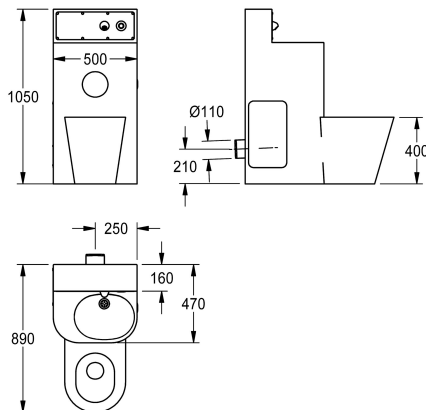

KWC HEAVY-DUTY WC washbasin combination

Modell-Linie: HEAVYDUTY | HDTX816M
Heavy Duty | Fångelse moduler

KWC-No.

2000100968

Version with WC pan angled 45° to the left, Dimensions 810 x 1050 x 780 mm (W x H x D)

2000100969

Version with centrally arranged WC pan Dimensions 500 x 1050 x 890 mm (W x H x D)

2000100970

Version with WC pan angled 45° to the right Dimensions 810 x 1050 x 780 mm (W x H x D)

Toalett placering

Vänster

Mitten

Höger

Chromium nickel steel WC washbasin combination, satin finish surface, for installing against a wall, with integrated electronic tap components. Invisible fixing with grub screws, lockable inspection opening. Mounting stand, material thickness 2 mm with elevated rear wall including wall outlet and piezo button with start/stop function with seamless welded toilet paper roll compartment and seamless moulded wash basin with plastic trap. WC pan, material thickness 1.6 mm with full-length skirting, arranged in the middle 90

Overall dimensions 500 x 1050 x 890 mm (W x H x D)

Technical Data

Kroppsvidd

500 mm

Främre ingångs panel

Ja

Golvfixerad skak platta

Nej