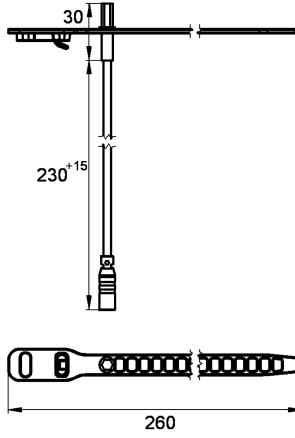

## KWC AQUA3000OPEN Temperature sensor insert

Modell-Linie: AQUA3000OPEN | ZAQUA018  
Water management systems | Complementary parts water management

### KWC-No.

**2000100973**

Version for hot water side

**2000100974**

Version for cold-water side

Hexagon temperature sensor for application with A3000 open fittings, for recording temperatures with PT1000 measuring element.

For hot-water side