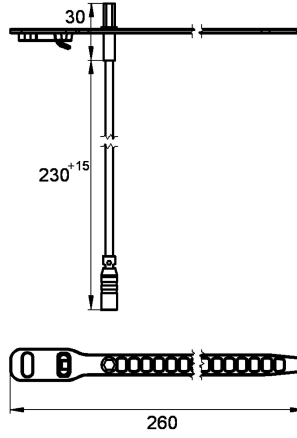

## KWC AQUA3000OPEN Temperature sensor insert

Modell-Linie: AQUA3000OPEN | ZAQUA018  
Water management systems | Complementary parts water management

### KWC-No.

**2000100973**

Version for hot water side

**2000100974**

Version for cold-water side

Hexagon temperature sensor for application with A3000 open fittings, for recording temperatures with PT1000 measuring element.

For hot-water side