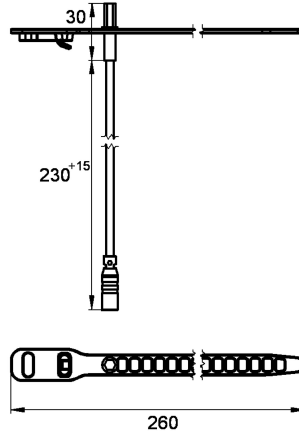

## KWC AQUA3000OPEN Temperature sensor insert

Modell-Linie: AQUA3000OPEN | ZAQUA019  
Water management systems | Complementary parts water management

### KWC-No.

**2000100973**

Version for hot water side

**2000100974**

Version for cold-water side

Hexagon temperature sensor for application with A3000 open fittings, for recording temperatures with PT1000 measuring element.

For cold-water side