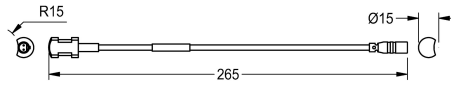

KWC AQUA3000OPEN Surface temperature sensor

Modell-Linie: AQUA3000OPEN | ZAQUA020
Water management systems | Complementary parts water management

KWC-No.

2000100975
Version for hot water pipe

2000100976
Version for cold water pipe

Contact temperature sensor for application with A3000 open fittings, for recording temperatures with PT1000 measuring element.

For hot-water pipeline

Technical Data

type of sensor

temperature sensor