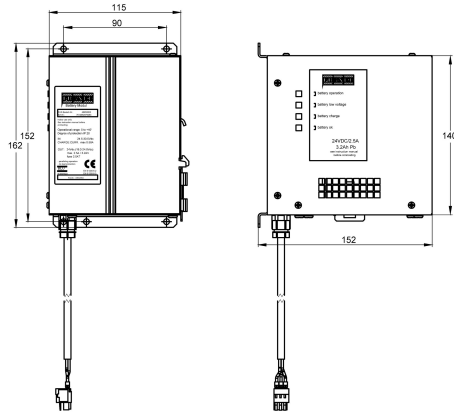

### KWC-No.

**2000100977**

Uninterruptible power supply, 24 V DC/3.2 Ah

Uninterruptible power supply - A3000 open for connection to ECC function controller, 24 V DC / 3.2 Ah.

### Technical Data

compatible A3000 open

output voltage

overall depth

overall height

overall width

power switch

protective system IP

output voltage UOM

Yes

24 Volt

152 mm

162 mm

115 mm

No

IP20