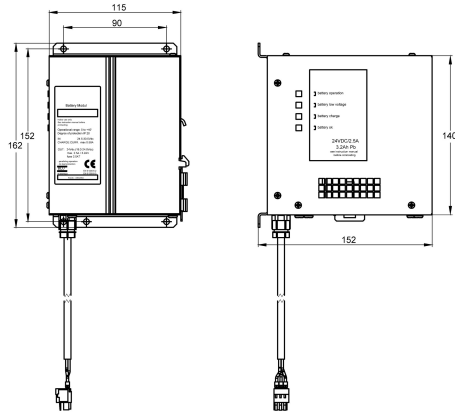

### KWC-No.

**2000100977**

Uninterruptible power supply, 24 V DC/3.2 Ah

Uninterruptible power supply - A3000 open for connection to ECC function controller, 24 V DC / 3.2 Ah.

### Technical Data

compatible A3000 open

output voltage

overall depth

overall height

overall width

power switch

protective system IP

output voltage UOM

yes

24 Volt

152 mm

162 mm

115 mm

no

IP20