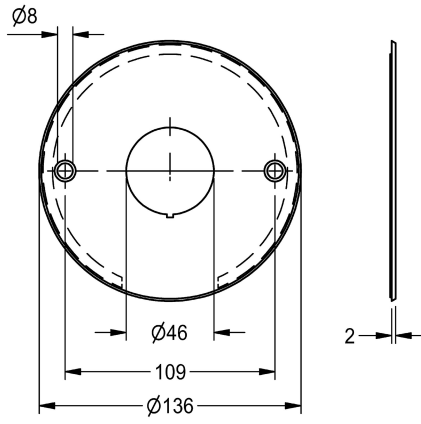

KWC Cover plate

Modell-Linie: AQUA3000OPEN | ZAQUA084
Water management systems | Complementary parts water management

KWC-No.

2000101054

Stainless steel cover, round, diameter 136 mm, for sensor support

Stainless steel cover plate, round, diameter 136 mm, for supporting the chromed sensor, with fixing screws and dowels, for installation

with customer-provided switch box.

Technical Data

quantity

1

quantity uom

piece