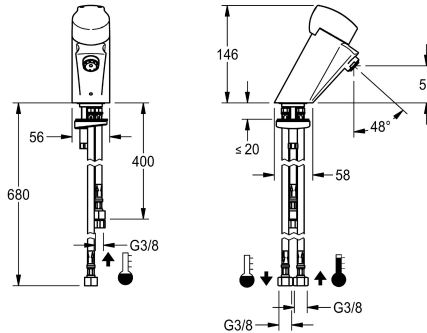

### AQUAMIX ZERO self-closing pillar mixer for hot water heaters

Modell-Linie: AQUAMIX-ZERO | AQRM176

Kranar | Självstängande kranar

#### KWC-No.

**2000101062**

with grip cap

AQUAMIX ZERO self-closing single mixer DN 15 as pillar mixer, with open low-level domestic hot water heaters, for open low-level domestic hot water heaters, flow time adjustable, polished chromium-plated brass, with grip cap or lever cap in metal