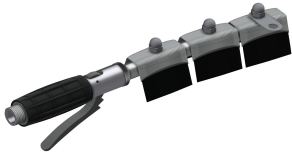

KWC SIRIUS Boot-cleaning unit

Modell-Linie: SIRIUS | SIRB714
Utility sinks | Shoe and boot cleaning units

KWC-No.

2000101080
With waste unit DN 100, sludge bucket and trap

2000101084
With DN 100 waste outlet unit, vertical

2000101083
with DN 100 waste outlet unit and sludge bucket, without siphon trap

2000101085
Version without feet, with DN 100 drain piece, horizontal, dimensions 600 x 205 x 900 mm (W x H x D)

Boot cleaning unit made of resin-bonded mineral material with smooth, pore-free surface, anthracite color. With height-adjustable feet, galvanized folding grid, manual brush with lever valve, grab handle, sole-cleaning brushes, spray arrays and DN 15 foot valve.

With DN 100 waste outlet unit, sludge bucket and siphon trap.
Dimensions 600 x 425-450 x 900 mm (W x H x D)

Technical Data

brushes
number of brushes
inlet size
material
material code
outlet size
overall depth
overall height
overall width
rear upstand
splash back
sump
sump basket
tap ledge
type of mounting
number of wash places
waste hole position

hand and sole brushes
1
G 1/2 B
mineral material
Miranit
DN 100
900 mm
1,340 mm
600 mm
No
No
Yes
included
No
inset floor mounting
1
centre

Spare Parts

KWC SIRIUS Boot-cleaning unit

Modell-Linie: SIRIUS | SIRB714
Utility sinks | Shoe and boot cleaning units