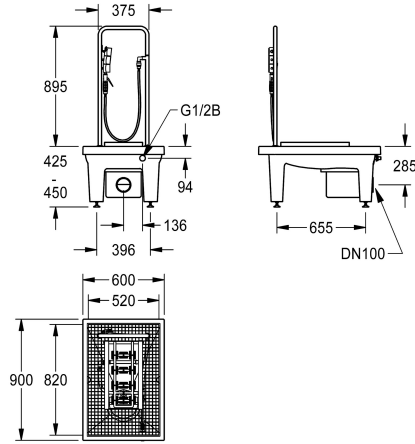

KWC SIRIUS Boot-cleaning unit

Modell-Linie: SIRIUS | SIRB714
Utility sinks | Shoe and boot cleaning units

KWC-No.

2000101080
With waste unit DN 100, sludge bucket and trap

2000101084
With DN 100 waste outlet unit, vertical

2000101083
with DN 100 waste outlet unit and sludge bucket, without siphon trap

2000101085
Version without feet, with DN 100 drain piece, horizontal, dimensions 600 x 205 x 900 mm (W x H x D)

Boot cleaning unit made of resin-bonded mineral material with smooth, pore-free surface, anthracite color. With height-adjustable feet, galvanized folding grid, manual brush with lever valve, grab handle, sole-cleaning brushes, spray arrays and DN 15 foot valve.

With DN 100 waste outlet unit, sludge bucket and siphon trap.
Dimensions 600 x 425-450 x 900 mm (W x H x D)

Technical Data

brushes
number of brushes
inlet size
material
material code
outlet size
overall depth
overall height
overall width
rear upstand
splash back
sump
sump basket
tap ledge
type of mounting
number of wash places
waste hole position

hand and sole brushes
1
G 1/2 B
mineral material
Miranit
DN 100
900 mm
1,340 mm
600 mm
No
No
Yes
included
No
inset floor mounting
1
centre

Spare Parts

KWC SIRIUS Boot-cleaning unit

Modell-Linie: SIRIUS | SIRB714
Utility sinks | Shoe and boot cleaning units