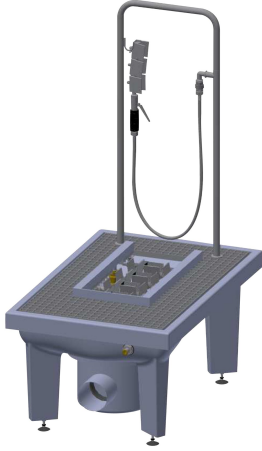

KWC SIRIUS Boot-cleaning unit

Modell-Linie: SIRIUS | SIRB714
Utility sinks | Shoe and boot cleaning units

KWC-No.

2000101080
With waste unit DN 100, sludge bucket and trap

2000101084
With DN 100 waste outlet unit, vertical

2000101083
with DN 100 waste outlet unit and sludge bucket, without siphon trap

2000101085
Version without feet, with DN 100 drain piece, horizontal, dimensions 600 x 205 x 900 mm (W x H x D)

Boot cleaning unit made of resin-bonded mineral material with smooth, pore-free surface, anthracite color. With height-adjustable feet, galvanized folding grid, manual brush with lever valve, grab handle, sole-cleaning brushes, spray arrays and DN 15 foot valve.

With DN 100 waste outlet unit, sludge bucket and siphon trap.
Dimensions 600 x 425-450 x 900 mm (W x H x D)

Technical Data

brushes
number of brushes
inlet size
material
material code
outlet size
overall depth
overall height
overall width
rear upstand
splash back
sump
sump basket
tap ledge
type of mounting
number of wash places
waste hole position

hand and sole brushes
1
G 1/2 B
mineral material
Miranit
DN 100
900 mm
1,340 mm
600 mm
No
No
Yes
included
No
inset floor mounting
1
centre

Spare Parts

KWC SIRIUS Boot-cleaning unit

Modell-Linie: SIRIUS | SIRB714
Utility sinks | Shoe and boot cleaning units