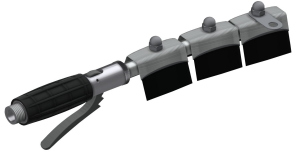

KWC SIRIUS Boot-cleaning-unit

Modell-Linie: SIRIUS | SIRB715
Utility sinks | Shoe and boot cleaning units

KWC-No.

2000101080

With waste unit DN 100, sludge bucket and trap

2000101084

With DN 100 waste outlet unit, vertical

2000101083

with DN 100 waste outlet unit and sludge bucket, without siphon trap

2000101085

Version without feet, with DN 100 drain piece, horizontal, dimensions 600 x 205 x 900 mm (W x H x D)

Boot cleaning unit made of resin-bonded mineral material with smooth, pore-free surface, anthracite color. With height-adjustable feet, galvanized folding grid, manual brush with lever valve, grab handle, sole-cleaning brushes, spray arrays and DN 15 foot valve.

With DN 100 waste outlet unit and sludge bucket.
Dimensions 600 x 425-450 x 900 mm (W x H x D)

Technical Data

bowl finish
brushes
number of brushes
drainer or storage
grid
inlet size
material
material code
number of waste holes
outlet size
overall depth
overall height
overall width
overflow
rear upstand
wash riffle
spillway
splash back
sump
sump basket

surface finish	coated
tap ledge	No
type of mounting	inset floor mounting
type of utility sink	cleaner sink
number of wash places	1
waste hole position	centre

Spare Parts

SIRIUS Hand brush

2000101473
ZSIRW003