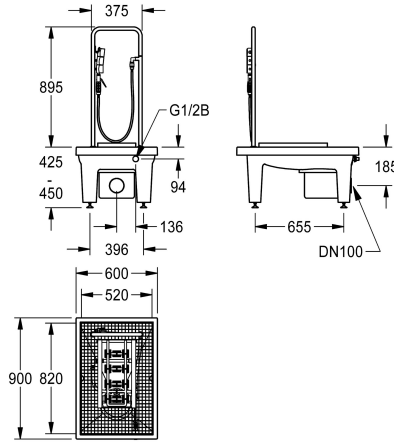

KWC SIRIUS Boot-cleaning-unit

Modell-Linie: SIRIUS | SIRB715
Utility sinks | Shoe and boot cleaning units

KWC-No.

2000101080

With waste unit DN 100, sludge bucket and trap

2000101084

With DN 100 waste outlet unit, vertical

2000101083

with DN 100 waste outlet unit and sludge bucket, without siphon trap

2000101085

Version without feet, with DN 100 drain piece, horizontal, dimensions 600 x 205 x 900 mm (W x H x D)

Boot cleaning unit made of resin-bonded mineral material with smooth, pore-free surface, anthracite color. With height-adjustable feet, galvanized folding grid, manual brush with lever valve, grab handle, sole-cleaning brushes, spray arrays and DN 15 foot valve.

With DN 100 waste outlet unit and sludge bucket.
Dimensions 600 x 425-450 x 900 mm (W x H x D)

Technical Data

bowl finish
brushes
number of brushes
drainer or storage
grid
inlet size
material
material code
number of waste holes
outlet size
overall depth
overall height
overall width
overflow
rear upstand
wash riffle
spillway
splash back
sump
sump basket

high polished
hand and sole brushes
1
No
hinged
G 1/2 B
mineral material
Miranit
1
DN 100
900 mm
1,340 mm
600 mm
No
No
No
No
No
Yes
included