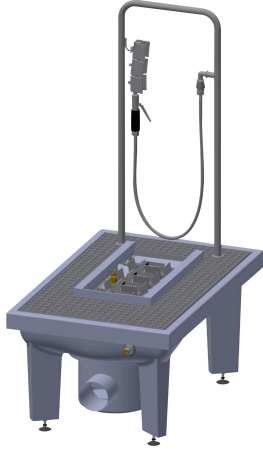

KWC SIRIUS Boot-cleaning-unit

Modell-Linie: SIRIUS | SIRB715
Utility sinks | Shoe and boot cleaning units

KWC-No.

2000101080

With waste unit DN 100, sludge bucket and trap

2000101084

With DN 100 waste outlet unit, vertical

2000101083

with DN 100 waste outlet unit and sludge bucket, without siphon trap

2000101085

Version without feet, with DN 100 drain piece, horizontal, dimensions 600 x 205 x 900 mm (W x H x D)

Boot cleaning unit made of resin-bonded mineral material with smooth, pore-free surface, anthracite color. With height-adjustable feet, galvanized folding grid, manual brush with lever valve, grab handle, sole-cleaning brushes, spray arrays and DN 15 foot valve.

With DN 100 waste outlet unit and sludge bucket.
Dimensions 600 x 425-450 x 900 mm (W x H x D)

Technical Data

bowl finish
brushes
number of brushes
drainer or storage
grid
inlet size
material
material code
number of waste holes
outlet size
overall depth
overall height
overall width
overflow
rear upstand
wash riffle
spillway
splash back
sump
sump basket

surface finish	coated
tap ledge	No
type of mounting	inset floor mounting
type of utility sink	cleaner sink
number of wash places	1
waste hole position	centre

Spare Parts

SIRIUS Hand brush

2000101473
ZSIRW003