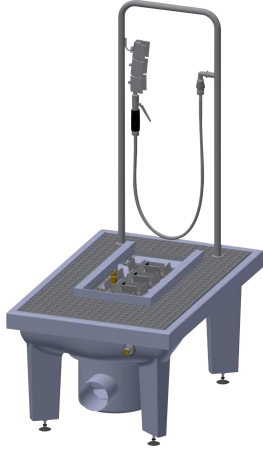

## KWC SIRIUS Boot-cleaning-unit

Modell-Linie: SIRIUS | SIRB715  
Utility sinks | Shoe and boot cleaning units

#### 2000101080

With waste unit DN 100, sludge bucket and trap

#### 2000101085

Version without feet, with DN 100 drain piece, horizontal, dimensions 600 x 205 x 900 mm (W x H x D)

Boot cleaning unit made of resin-bonded mineral material with smooth, pore-free surface, anthracite color. With height-adjustable feet, galvanized folding grid, manual brush with lever valve, grab handle, sole-cleaning brushes, spray arrays and DN 15 foot valve.

With DN 100 waste outlet unit and sludge bucket.  
Dimensions 600 x 425-450 x 900 mm (W x H x D)