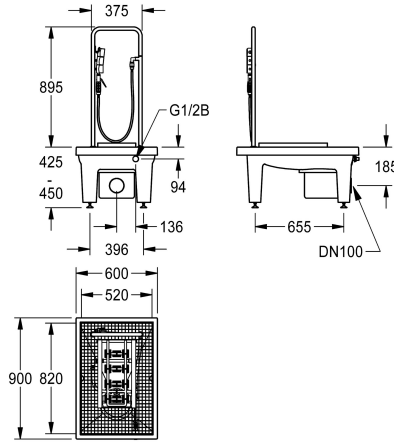

KWC SIRIUS Boot-cleaning-unit

Modell-Linie: SIRIUS | SIRB715
Utility sinks | Shoe and boot cleaning units

KWC-No.

2000101080

With waste unit DN 100, sludge bucket and trap

2000101084

With DN 100 waste outlet unit, vertical

2000101083

with DN 100 waste outlet unit and sludge bucket, without siphon trap

2000101085

Version without feet, with DN 100 drain piece, horizontal, dimensions 600 x 205 x 900 mm (W x H x D)

Boot cleaning unit made of resin-bonded mineral material with smooth, pore-free surface, anthracite color. With height-adjustable feet, galvanized folding grid, manual brush with lever valve, grab handle, sole-cleaning brushes, spray arrays and DN 15 foot valve.

With DN 100 waste outlet unit and sludge bucket.
Dimensions 600 x 425-450 x 900 mm (W x H x D)

Technical Data

bowl finish
brushes
number of brushes
drainer or storage
grid
inlet size
material
material code
number of waste holes
outlet size
overall depth
overall height
overall width
overflow
rear upstand
wash riffle
spillway
splash back
sump
sump basket

high polished
hand and sole brushes
1
no
hinged
G 1/2 B
mineral material
Miranit
1
DN 100
900 mm
1,340 mm
600 mm
no
no
no
no
no
yes
included