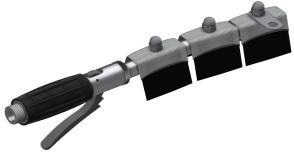

KWC SIRIUS Boot-cleaning-unit

Modell-Linie: SIRIUS | SIRB715
Utility sinks | Shoe and boot cleaning units

surface finish	coated
tap ledge	no
type of mounting	inset floor mounting
type of utility sink	cleaner sink
number of wash places	1
waste hole position	centre

Spare Parts

SIRIUS Hand brush

2000101473
ZSIRW003