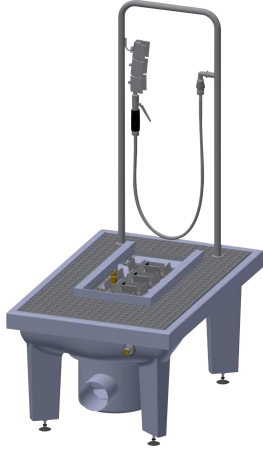

## KWC SIRIUS Boot-cleaning-unit

**Modell-Linie: SIRIUS | SIRB715**  
Utslagsback | Rengöringsenheter för skor och kängor

#### 2000101080

With waste unit DN 100, sludge bucket and trap

#### 2000101085

Version without feet, with DN 100 drain piece, horizontal, dimensions 600 x 205 x 900 mm (W x H x D)

Boot cleaning unit made of resin-bonded mineral material with smooth, pore-free surface, anthracite color. With height-adjustable feet, galvanized folding grid, manual brush with lever valve, grab handle, sole-cleaning brushes, spray arrays and DN 15 foot valve.

With DN 100 waste outlet unit and sludge bucket.  
Dimensions 600 x 425-450 x 900 mm (W x H x D)