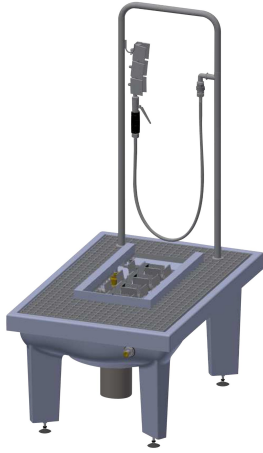

KWC SIRIUS Boot-cleaning-unit

Modell-Linie: SIRIUS | SIRB712
Utility sinks | Shoe and boot cleaning units

KWC-No.

2000101080

With waste unit DN 100, sludge bucket and trap

2000101084

With DN 100 waste outlet unit, vertical

2000101083

with DN 100 waste outlet unit and sludge bucket, without siphon trap

2000101085

Version without feet, with DN 100 drain piece, horizontal, dimensions 600 x 205 x 900 mm (W x H x D)

Boot cleaning unit made of resin-bonded mineral material with smooth, pore-free surface, anthracite color. With height-adjustable feet, galvanized folding grid, manual brush with lever valve, grab handle, sole-cleaning brushes, spray arrays and DN 15 foot valve.

With DN 100 waste outlet unit, vertical.
Dimensions 600 x 425-450 x 900 mm (W x H x D)

Technical Data

brushes
number of brushes
inlet size
material
material code
outlet size
overall depth
overall height
overall width
rear upstand
splash back
sump
tap ledge
type of mounting
number of wash places
waste hole position

hand and sole brushes
1
G 1/2 B
mineral material
Miranit
DN 100
900 mm
1,340 mm
600 mm
No
No
No
No
inset floor mounting
1
centre

Spare Parts

KWC SIRIUS Boot-cleaning-unit

Modell-Linie: SIRIUS | SIRB712
Utility sinks | Shoe and boot cleaning units