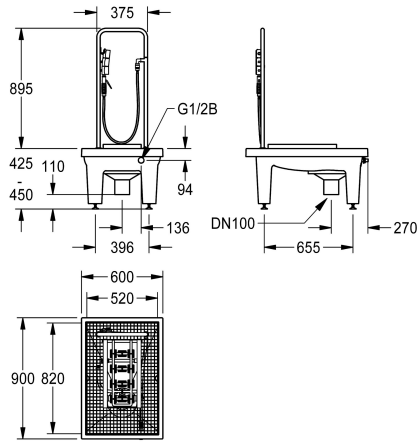

KWC SIRIUS Boot-cleaning-unit

Modell-Linie: SIRIUS | SIRB712
Utility sinks | Shoe and boot cleaning units

KWC-No.

2000101080

With waste unit DN 100, sludge bucket and trap

2000101084

With DN 100 waste outlet unit, vertical

2000101083

with DN 100 waste outlet unit and sludge bucket, without siphon trap

2000101085

Version without feet, with DN 100 drain piece, horizontal, dimensions 600 x 205 x 900 mm (W x H x D)

Boot cleaning unit made of resin-bonded mineral material with smooth, pore-free surface, anthracite color. With height-adjustable feet, galvanized folding grid, manual brush with lever valve, grab handle, sole-cleaning brushes, spray arrays and DN 15 foot valve.

With DN 100 waste outlet unit, vertical.
Dimensions 600 x 425-450 x 900 mm (W x H x D)

Technical Data

brushes
number of brushes
inlet size
material
material code
outlet size
overall depth
overall height
overall width
rear upstand
splash back
sump
tap ledge
type of mounting
number of wash places
waste hole position

hand and sole brushes
1
G 1/2 B
mineral material
Miranit
DN 100
900 mm
1,340 mm
600 mm
No
No
No
No
inset floor mounting
1
centre

Spare Parts

KWC SIRIUS Boot-cleaning-unit

Modell-Linie: SIRIUS | SIRB712
Utility sinks | Shoe and boot cleaning units