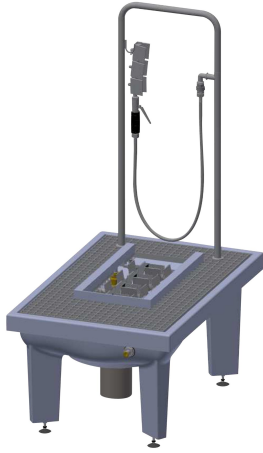

KWC SIRIUS Boot-cleaning-unit

Modell-Linie: SIRIUS | SIRB712
Utility sinks | Shoe and boot cleaning units

KWC-No.

2000101080

With waste unit DN 100, sludge bucket and trap

2000101084

With DN 100 waste outlet unit, vertical

2000101083

with DN 100 waste outlet unit and sludge bucket, without siphon trap

2000101085

Version without feet, with DN 100 drain piece, horizontal, dimensions 600 x 205 x 900 mm (W x H x D)

Boot cleaning unit made of resin-bonded mineral material with smooth, pore-free surface, anthracite color. With height-adjustable feet, galvanized folding grid, manual brush with lever valve, grab handle, sole-cleaning brushes, spray arrays and DN 15 foot valve.

With DN 100 waste outlet unit, vertical.
Dimensions 600 x 425-450 x 900 mm (W x H x D)

Technical Data

brushes
number of brushes
inlet size
material
material code
outlet size
overall depth
overall height
overall width
rear upstand
splash back
sump
tap ledge
type of mounting
number of wash places
waste hole position

hand and sole brushes
1
G 1/2 B
mineral material
Miranit
DN 100
900 mm
1,340 mm
600 mm
no
no
no
no
inset floor mounting
1
centre

Spare Parts

KWC SIRIUS Boot-cleaning-unit

Modell-Linie: SIRIUS | SIRB712
Utility sinks | Shoe and boot cleaning units