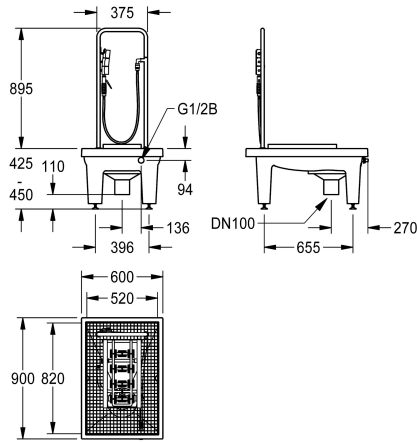

KWC SIRIUS Boot-cleaning-unit

Modell-Linie: SIRIUS | SIRB712
Utility sinks | Shoe and boot cleaning units

KWC-No.

2000101080

With waste unit DN 100, sludge bucket and trap

2000101084

With DN 100 waste outlet unit, vertical

2000101083

with DN 100 waste outlet unit and sludge bucket, without siphon trap

2000101085

Version without feet, with DN 100 drain piece, horizontal, dimensions 600 x 205 x 900 mm (W x H x D)

Boot cleaning unit made of resin-bonded mineral material with smooth, pore-free surface, anthracite color. With height-adjustable feet, galvanized folding grid, manual brush with lever valve, grab handle, sole-cleaning brushes, spray arrays and DN 15 foot valve.

With DN 100 waste outlet unit, vertical.
Dimensions 600 x 425-450 x 900 mm (W x H x D)

Technical Data

brushes
number of brushes
inlet size
material
material code
outlet size
overall depth
overall height
overall width
rear upstand
splash back
sump
tap ledge
type of mounting
number of wash places
waste hole position

hand and sole brushes
1
G 1/2 B
mineral material
Miranit
DN 100
900 mm
1,340 mm
600 mm
no
no
no
no
inset floor mounting
1
centre

Spare Parts

KWC SIRIUS Boot-cleaning-unit

Modell-Linie: SIRIUS | SIRB712
Utility sinks | Shoe and boot cleaning units