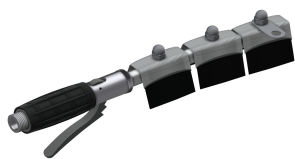

KWC SIRIUS Boot-cleaning-unit

Modell-Linie: SIRIUS | SIRB712
Utility sinks | Shoe and boot cleaning units

KWC-No.

2000101080

With waste unit DN 100, sludge bucket and trap

2000101084

With DN 100 waste outlet unit, vertical

2000101083

with DN 100 waste outlet unit and sludge bucket, without siphon trap

2000101085

Version without feet, with DN 100 drain piece, horizontal, dimensions 600 x 205 x 900 mm (W x H x D)

Boot cleaning unit made of resin-bonded mineral material with smooth, pore-free surface, anthracite color. With height-adjustable feet, galvanized folding grid, manual brush with lever valve, grab handle, sole-cleaning brushes, spray arrays and DN 15 foot valve.

With DN 100 waste outlet unit, vertical.
Dimensions 600 x 425-450 x 900 mm (W x H x D)

Technical Data

brushes
number of brushes
inlet size
material
material code
outlet size
overall depth
overall height
overall width
rear upstand
splash back
sump
tap ledge
type of mounting
number of wash places
waste hole position

hand and sole brushes
1
G 1/2 B
mineral material
Miranit
DN 100
900 mm
1,340 mm
600 mm
no
no
no
no
inset floor mounting
1
centre

Spare Parts

KWC SIRIUS Boot-cleaning-unit

Modell-Linie: SIRIUS | SIRB712
Utility sinks | Shoe and boot cleaning units