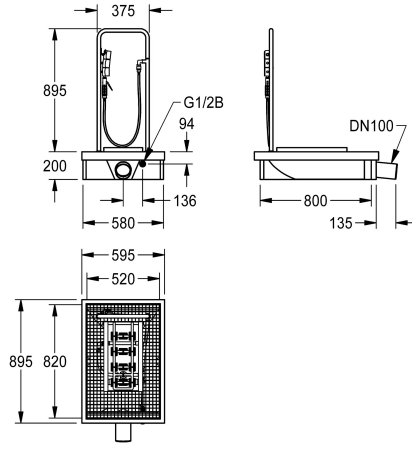

KWC SIRIUS Boot-cleaning unit

Modell-Linie: SIRIUS | SIRB711
Utility sinks | Shoe and boot cleaning units

KWC-No.

2000101080

With waste unit DN 100, sludge bucket and trap

2000101084

With DN 100 waste outlet unit, vertical

2000101083

with DN 100 waste outlet unit and sludge bucket, without siphon trap

2000101085

Version without feet, with DN 100 drain piece, horizontal, dimensions 600 x 205 x 900 mm (W x H x D)

Boot cleaning unit made of resin-bonded mineral material with smooth, pore-free surface, anthracite colour. With height-adjustable feet, galvanized folding grid, manual brush with lever valve, grab handle, sole-cleaning brushes, spray arrays and DN 15 foot valve.

Without feet, with DN 100 waste outlet spigot, horizontal
Dimensions 600 x 205 x 900 mm (W x H x D)

Technical Data

bowl finish
brushes
number of brushes
drainer or storage
grid
inlet size
material
material code
number of waste holes
outlet size
overall depth
overall height
overall width
overflow
rear upstand
wash riffle
spillway
splash back
sump
sump basket

surface finish	coated
tap ledge	No
type of mounting	inset floor mounting
type of utility sink	cleaner sink
number of wash places	1
waste hole position	centre

Spare Parts

SIRIUS Hand brush

2000101473
ZSIRW003