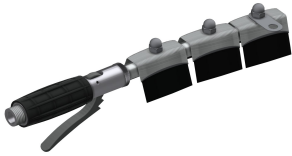

KWC SIRIUS Boot-cleaning unit

Modell-Linie: SIRIUS | SIRB711
Utility sinks | Shoe and boot cleaning units

KWC-No.

2000101080

With waste unit DN 100, sludge bucket and trap

2000101084

With DN 100 waste outlet unit, vertical

2000101083

with DN 100 waste outlet unit and sludge bucket, without siphon trap

2000101085

Version without feet, with DN 100 drain piece, horizontal, dimensions 600 x 205 x 900 mm (W x H x D)

Boot cleaning unit made of resin-bonded mineral material with smooth, pore-free surface, anthracite colour. With height-adjustable feet, galvanized folding grid, manual brush with lever valve, grab handle, sole-cleaning brushes, spray arrays and DN 15 foot valve.

Without feet, with DN 100 waste outlet spigot, horizontal
Dimensions 600 x 205 x 900 mm (W x H x D)

Technical Data

bowl finish
brushes
number of brushes
drainer or storage
grid
inlet size
material
material code
number of waste holes
outlet size
overall depth
overall height
overall width
overflow
rear upstand
wash riffle
spillway
splash back
sump
sump basket

surface finish	coated
tap ledge	No
type of mounting	inset floor mounting
type of utility sink	cleaner sink
number of wash places	1
waste hole position	centre

Spare Parts

SIRIUS Hand brush

2000101473
ZSIRW003