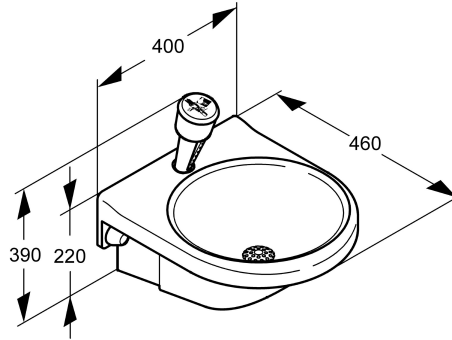

## KWC

Eye- and face-wash fountain with water collection basin

Modell-Linie: EMERGENCYSHOWERS | FAID108

Emergency showers | Eye cleaning tap

### KWC-No.

**2000101103**

Eye-wash and face-wash fountain with water collection basin made of green plastic with bracket for wall mounting. Hand shower with hose connection, Meets the requirements of EN 15154-2 and

### Technical Data

drip pan

yes

diameter nominal

DN 15

type of fitting

wall installation

type of operation