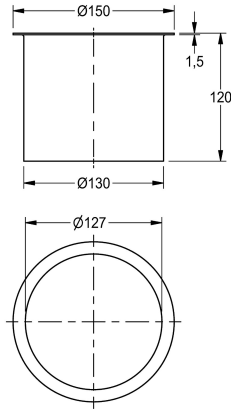

KWC

Waste disposal chute

Modell-Linie: CHRONOS | E-BS602E

Washbasins & Washtroughs | Complementary parts wash basins

KWC-No.

2000101106

Dimensions 150 x 120 mm (W x H)

Waste disposal barrel for table top mounting, stainless steel, visible surfaces satin finished, with raised edge, opening with 127 mm inner diameter, without waste container.

Dimensions 150 x 120 mm (D x H)

Technical Data

quantity

quantity uom

1

piece