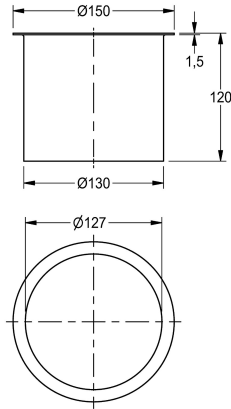

## KWC

Waste disposal chute

Modell-Linie: CHRONOS | E-BS602E

Washbasins & Washtroughs | Complementary parts wash basins

### KWC-No.

**2000101106**

Dimensions 150 x 120 mm (W x H)

Waste disposal barrel for table top mounting, stainless steel, visible surfaces satin finished, with raised edge, opening with 127 mm inner diameter, without waste container.

Dimensions 150 x 120 mm (D x H)

### Technical Data

quantity

quantity uom

1

piece