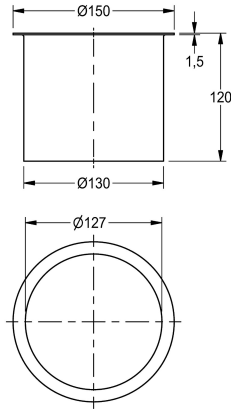

KWC

Waste disposal chute

Modell-Linie: CHRONOS | E-BS602E

Washbasins & Washtroughs | Complementary parts wash basins

KWC-No.

2000101106

Dimensions 150 x 120 mm (W x H)

Waste disposal barrel for table top mounting, stainless steel, visible surfaces satin finished, with raised edge, opening with 127 mm inner diameter, without waste container.

Dimensions 150 x 120 mm (D x H)

Technical Data

quantity

quantity uom

1

piece