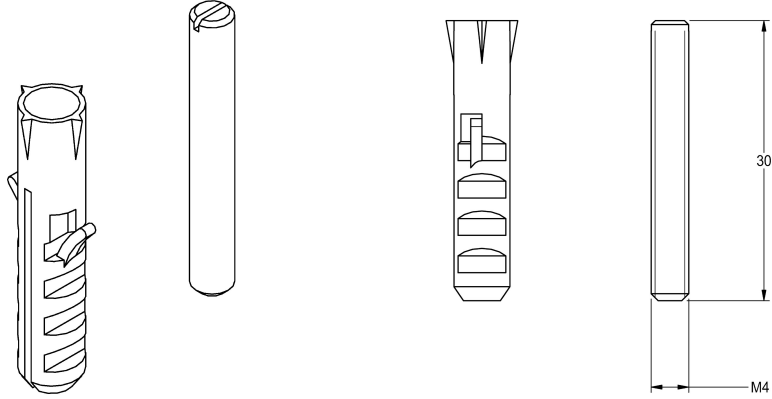

KWC

Anti-twist protection

Modell-Linie: AQUAJET-SLIMLINE | ZAQUA004

Showers | Complementary parts showers

KWC-No.

2000101108

Anti-twist protection set

Twist-proof set for shower head DN 15 AQUAJET-Slimline /
AQUAJET-Comfort.

Technical Data

quantity

1

quantity uom

piece