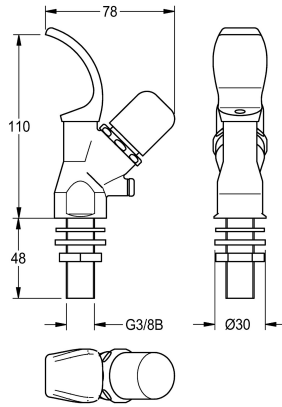

#### KWC-No.

**2000101118**

Self-closing drinking bubbler

Drinking bubbler DN 15, with push cap and anti-twist protection, polished chromium-plated brass. Connection G 3/8 B.