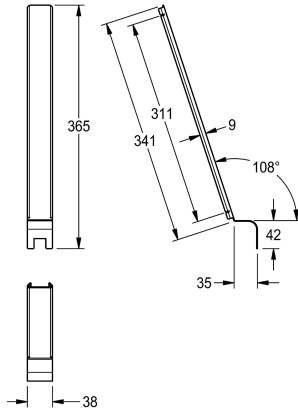

## KWC CAMPUS Slab urinal connector

Modell-Linie: **CAMPUS | ZCMPX0008**  
WCs and urinals | Complementary parts urinals / WC

### KWC-No.

**2000101123**  
Slab urinal connector

Connection plate for trough urinal NIAGARA CMPX551 - CMPX555,  
stainless

steel, surface satin finished, material thickness 1 mm. To cover the  
related joint of urinal combinations.

### Technical Data

quantity

1

quantity uom

piece