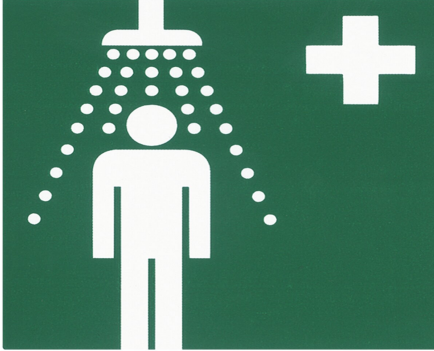

## KWC

### Safety label emergency shower

Modell-Linie: EMERGENCYSHOWERS | FAID904

Emergency showers | Complementary parts emergency showers

KWC

#### KWC-No.

**2000101152**

"Emergency shower" safety label

"Emergency shower" safety symbol for body showers on an adhesive label in compliance with ISO 3864, Part 1, green/white,

105 x 130 mm (W x H).