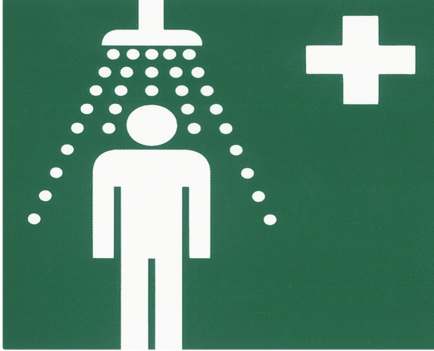

KWC

Safety label emergency shower

Modell-Linie: EMERGENCYSHOWERS | FAID904

Emergency showers | Complementary parts emergency showers

KWC

KWC-No.

2000101152

"Emergency shower" safety label

"Emergency shower" safety symbol for body showers on an adhesive label in compliance with ISO 3864, Part 1, green/white,

105 x 130 mm (W x H).