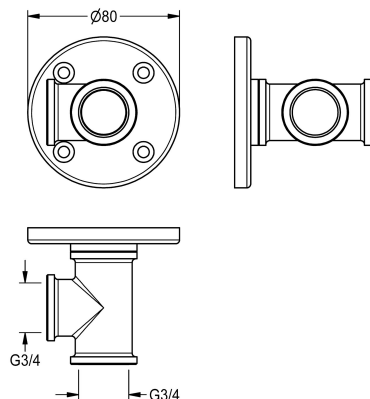

KWC

Wall connecting piece

Modell-Linie: EMERGENCYSHOWERS | ZFAID694

Emergency showers | Complementary parts emergency showers

KWC-No.

2000101156

Wall connection piece for wall-bracket mounting and connection to emergency shower valve for surface mounting, 4 screw mounting, green EPS coated brass (RAL 6032).

For wall bracket DN 20, connection G 3/4 x G 3/4