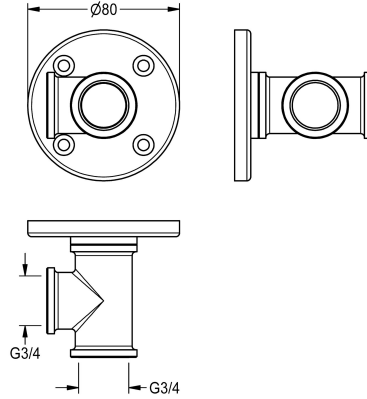

KWC

Wall connecting piece

Modell-Linie: EMERGENCYSHOWERS | ZFAID694

Emergency showers | Complementary parts emergency showers

KWC-No.

2000101156

Wall connection piece for wall-bracket mounting and connection to emergency shower valve for surface mounting, 4 screw mounting, green EPS coated brass (RAL 6032).

For wall bracket DN 20, connection G 3/4 x G 3/4