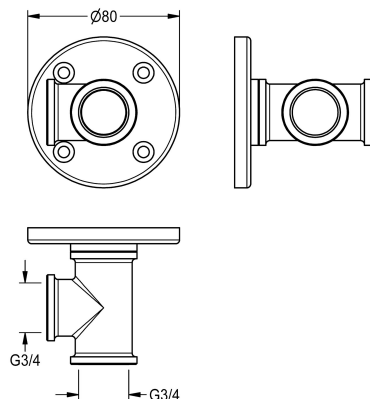

### Wall connecting piece

Modell-Linie: EMERGENCYSHOWERS | ZFAID694  
Nödduschar | Kompletterande delar nödduschar

#### KWC-No.

**2000101156**

Wall connection piece for wall-bracket mounting and connection to emergency shower valve for surface mounting, 4 screw mounting, green EPS coated brass (RAL 6032).

For wall bracket DN 20, connection G 3/4 x G 3/4