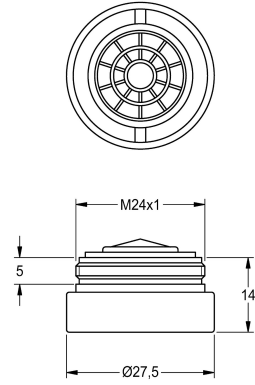

KWC Aerator

Modell-Linie: WASH-TAPS-ACCESS. | ZAQUA087
Taps | Complementary parts taps

KWC-No.

2000101160
Anti-theft aerator 6,0 l/min

Theft-proof aerator with integrated flow regulator 6.0 l/min, with male thread M 24 x 1, special key included.

Technical Data

quantity

1

quantity uom

piece