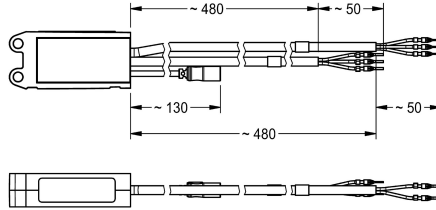

KWC AQUA 3000 open Circuit breaker

Modell-Linie: AQUA3000OPEN | ZAQUA026

Water management systems | Complementary parts water management

KWC-No.

2000101173

Power switch - A3000 open, for electronic module. Facilitates switching

external loads, e.g. fans. With 2 switched outputs for controlling 2 separate devices, with maximum power rating 10 A - 230 V AC.

Technical Data

communication

No

compatible A3000 open

Yes

input supply voltage V