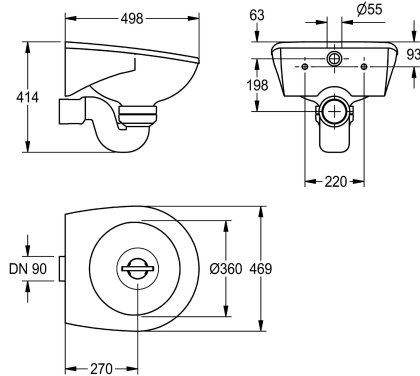

KWC SIRIUS Disposal sink

Modell-Linie: SIRIUS | SIRW511
Utility sinks | Cleaners sinks

KWC-No.

2000101200

Disposal sink for wall mounting made of MIRANIT resin-bonded mineral material. With pore-free, smooth surface (temperature-resistant up to 80 °C). Alpine white colour. Round bowl with integrated circular flushing rim, internal horizontal water connection. Integral back panel with integrated brackets and holes for fixing. Fastening material included. Siphon made of plastic material DN

100 with horizontal outlet. With outlet grating made of nickel-chromium steel to prevent clogging.

Dimensions 469 x 414 x 498 mm (W x H x D)
Bowl diameter 360 mm

Technical Data

bowl - depth	360 mm
bowl - width	360 mm
grid	optional
material	mineral material
material code	Miranit
overall depth	498 mm
overall height	414 mm
overall width	469 mm
rear upstand	No
splash back	No
sump	No
sump basket	No
surface finish	coated
tap ledge	No
type of mounting	wall mounting
waste hole position	centre
waste hole projection	270 mm
waste size	DN 100