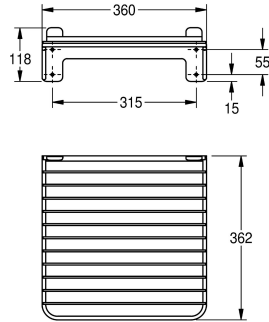

### KWC-No.

**2000101201**  
Bucket grating

Bucket grating made of nickel-chromium steel for wall mounting above disposal sink made of MIRANIT, hinged, with tilt protection, fastening material included.

Dimensions 360 x 118 x 362 mm (W x H x D)

### Technical Data

quantity  
quantity uom

1  
piece