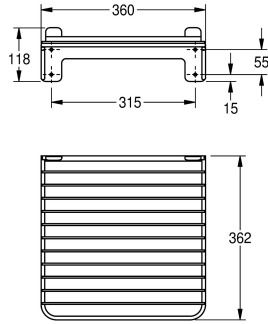

KWC SIRIUS Bucket grating

Modell-Linie: SIRIUS | SIRX512
Utility sinks | Complementary parts utility sinks

KWC-No.

2000101201
Bucket grating

Bucket grating made of nickel-chromium steel for wall mounting above disposal sink made of MIRANIT, hinged, with tilt protection, fastening material included.

Dimensions 360 x 118 x 362 mm (W x H x D)

Technical Data

quantity
quantity uom

1
piece