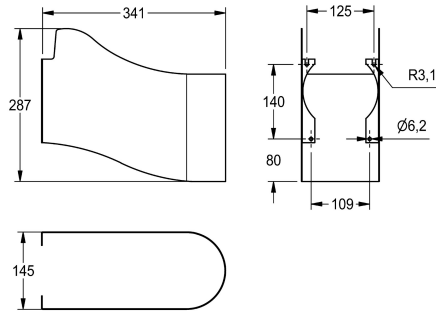

KWC SIRIUS Siphon cover

Modell-Linie: SIRIUS | SIRX514
Utility sinks | Complementary parts utility sinks

KWC-No.

2000101202
Siphon cover

Siphon cover for disposal sink made of MIRANIT for wall mounting, made

of nickel-chromium steel, fastening material included.
Dimensions 145 x 287 x 341 mm (W x H x D)

Technical Data

quantity

1

quantity uom

piece