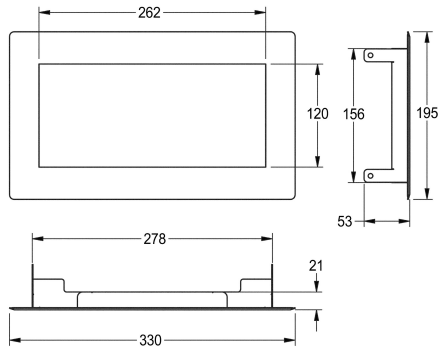

## KWC RODAN Waste disposal flap

Modell-Linie: RODAN | RODX605TT  
Accessories | Waste bins

### KWC-No.

**2000101211**

Dimensions 330 x 53 x 195 mm (W x H x D)

Waste disposal flap for table top installation, stainless steel, visible surfaces satin finished, material thickness 0.8 mm, self-closing disposal flap, without waste container.

Dimensions 330 x 53 x 195 mm (W x H x D)

### Technical Data

material
material code
material thickness
overall depth
overall height
overall width
surface finish
type of fixing
type of mounting

stainless steel
1.4301 Chrome Nickel steel V2A
0.8 mm
195 mm
53 mm
330 mm
satin finished
screw - glue
counter top mounting