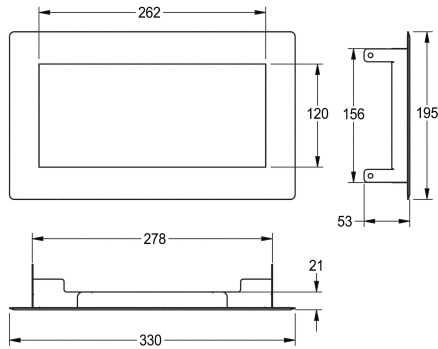

KWC RODAN Waste disposal flap

Modell-Linie: RODAN | RODX605TT
Accessories | Waste bins

KWC-No.

2000101211

Dimensions 330 x 53 x 195 mm (W x H x D)

Waste disposal flap for table top installation, stainless steel, visible surfaces satin finished, material thickness 0.8 mm, self-closing disposal flap, without waste container.

Dimensions 330 x 53 x 195 mm (W x H x D)

Technical Data

material
material code
material thickness
overall depth
overall height
overall width
surface finish
type of fixing
type of mounting

stainless steel
1.4301 Chrome Nickel steel V2A
0.8 mm
195 mm
53 mm
330 mm
satin finished
screw - glue
counter top mounting