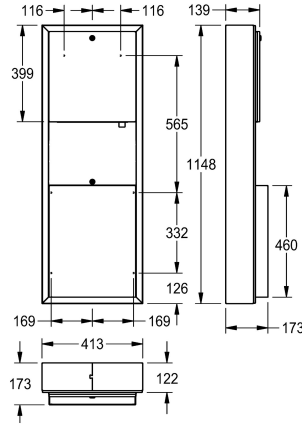

KWC RODAN

Paper towel/soap dispenser/waste bin combination for wall mounting

Modell-Linie: RODAN | RODX617
Accessories | Combinations

KWC-No.

2000101219

Dimensions 413 x 1148 x 173 mm (W x H x D)

Waste bin, paper towel-, soap dispenser combination for wall mounting, stainless steel, surface satin finished, material thickness 0.8 mm, cylinder lock with KWC standard key, paper towel dispenser with loading capacity 300 - 400 pcs. of paper depending on convolution, suitable for liquid soaps and lotions, 0.8

liter soap tank, push lever, waste bin with approx. 23 liter capacity, includes stainless steel screws and dowels.

Dimensions 413 x 1148 x 173 mm (W x H x D)

Technical Data

combination part 1
combination part 2
combination part 3
filling quantity 1
filling quantity 1 uom
filling quantity 2
filling quantity 2 uom
filling quantity 3
filling quantity 3 uom
lock 1
lock 2
lock 3
material
material code
material thickness
overall depth
overall height
overall width
surface finish
type of consumable 1
type of consumable 2
type of fixing
type of mounting

paper towel dispenser
soap dispenser
waste bin
400
pieces
0.8
liter
23
liter
key-lock
key-lock
key-lock
stainless steel
1.4301 Chrome Nickel steel V2A
0.8 mm
173 mm
1.148 mm
413 mm
satin finished
paper towel
liquid soap
screw
wall mounting