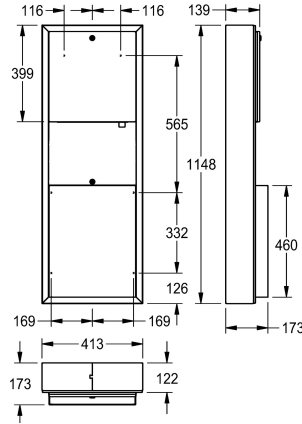

### KWC-No.

**2000101219**

Dimensions 413 x 1148 x 173 mm (W x H x D)

Waste bin, paper towel-, soap dispenser combination for wall mounting, stainless steel, surface satin finished, material thickness 0.8 mm, cylinder lock with KWC standard key, paper towel dispenser with loading capacity 300 - 400 pcs. of paper depending on convolution, suitable for liquid soaps and lotions, 0.8

liter soap tank, push lever, waste bin with approx. 23 liter capacity, includes stainless steel screws and dowels.

Dimensions 413 x 1148 x 173 mm (W x H x D)

### Technical Data

combination part 1
combination part 2
combination part 3
filling quantity 1
filling quantity 1 uom
filling quantity 2
filling quantity 2 uom
filling quantity 3
filling quantity 3 uom
lock 1
lock 2
lock 3
material
material code
material thickness
overall depth
overall height
overall width
surface finish
type of consumable 1
type of consumable 2
type of fixing
type of mounting

paper towel dispenser
soap dispenser
waste bin
400
pieces
0.8
liter
23
liter
key-lock
key-lock
key-lock
stainless steel
1.4301 Chrome Nickel steel V2A
0.8 mm
173 mm
1.148 mm
413 mm
satin finished
paper towel
liquid soap
screw
wall mounting