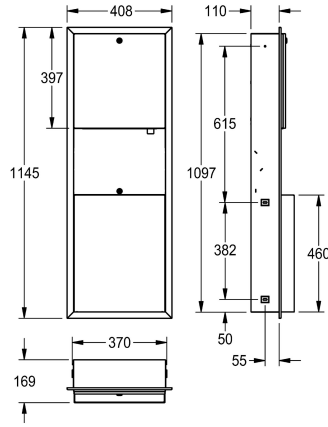

KWC RODAN

Paper towel/soap dispenser/waste bin combination for recessed mounting

Modell-Linie: RODAN | RODX617E

Accessories | Combinations

KWC-No.

2000101220

Dimensions 408 x 1145 x 169 mm (W x H x D)

Paper towel-, soap dispenser and waste bin combination for recessed mounting, stainless steel, surface satin finished, material thickness 0.8 mm, cylinder lock with KWC standard key, paper towel dispenser with loading capacity 300 - 400 pcs. of paper depending on convolution, suitable for liquid soaps and lotions, 0.8

liter soap tank, push lever, waste bin with approx. 23 liter capacity, includes stainless steel screws and dowels.

Dimensions 408 x 1145 x 169 mm (W x H x D)

Technical Data

| |
|------------------------|
| combination part 1 |
| combination part 2 |
| combination part 3 |
| filling quantity 1 |
| filling quantity 1 uom |
| filling quantity 2 |
| filling quantity 2 uom |
| filling quantity 3 |
| filling quantity 3 uom |
| lock 1 |
| lock 2 |
| lock 3 |
| material |
| material code |
| material thickness |
| overall depth |
| overall height |
| overall width |
| surface finish |
| type of consumable 1 |
| type of consumable 2 |
| type of fixing |
| type of mounting |

| |
|--------------------------------|
| paper towel dispenser |
| soap dispenser |
| waste bin |
| 400 |
| pieces |
| 0.8 |
| liter |
| 23 |
| liter |
| key-lock |
| key-lock |
| key-lock |
| stainless steel |
| 1.4301 Chrome Nickel steel V2A |
| 0.8 mm |
| 169 mm |
| 1.145 mm |
| 408 mm |
| satin finished |
| paper towel |
| liquid soap |
| screw |
| recessed mounting |