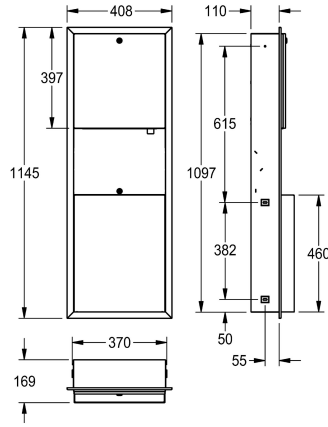

KWC RODAN

Paper towel/soap dispenser/waste bin combination for recessed mounting

Modell-Linie: RODAN | RODX617E

Accessories | Combinations

KWC-No.

2000101220

Dimensions 408 x 1145 x 169 mm (W x H x D)

Paper towel-, soap dispenser and waste bin combination for recessed mounting, stainless steel, surface satin finished, material thickness 0.8 mm, cylinder lock with KWC standard key, paper towel dispenser with loading capacity 300 - 400 pcs. of paper depending on convolution, suitable for liquid soaps and lotions, 0.8

liter soap tank, push lever, waste bin with approx. 23 liter capacity, includes stainless steel screws and dowels.

Dimensions 408 x 1145 x 169 mm (W x H x D)

Technical Data

combination part 1
combination part 2
combination part 3
filling quantity 1
filling quantity 1 uom
filling quantity 2
filling quantity 2 uom
filling quantity 3
filling quantity 3 uom
lock 1
lock 2
lock 3
material
material code
material thickness
overall depth
overall height
overall width
surface finish
type of consumable 1
type of consumable 2
type of fixing
type of mounting

paper towel dispenser
soap dispenser
waste bin
400
pieces
0.8
liter
23
liter
key-lock
key-lock
key-lock
stainless steel
1.4301 Chrome Nickel steel V2A
0.8 mm
169 mm
1.145 mm
408 mm
satin finished
paper towel
liquid soap
screw
recessed mounting