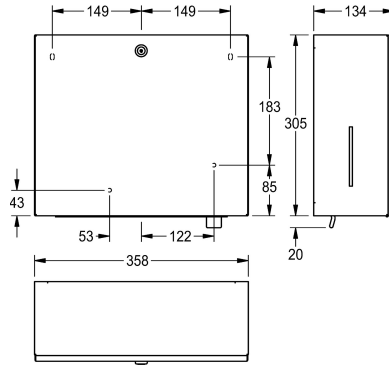

KWC RODAN

Paper towel/soap dispenser combination for wall mounting

Modell-Linie: **RODAN | RODX601**
Accessories | Combinations

KWC-No.

2000101221

Dimensions 358 x 325 x 134 mm (W x H x D)

Paper towel, soap dispenser combination for wall mounting, stainless steel, surface satin finished, material thickness 0.8 mm, cylinder lock with KWC standard key, inspection windows on sides, paper towel dispenser with loading capacity 300 - 400 pcs. of paper depending on convolution, suitable for liquid soaps and

lotions, 0.8 liter soap tank, pull lever, includes stainless steel screws and dowels.

Dimensions 358 x 325 x 134 mm (W x H x D)

Technical Data

| |
|------------------------|
| combination part 1 |
| combination part 2 |
| filling quantity 1 |
| filling quantity 1 uom |
| filling quantity 2 |
| filling quantity 2 uom |
| lock 1 |
| lock 2 |
| material |
| material code |
| material thickness |
| overall depth |
| overall height |
| overall width |
| surface finish |
| type of consumable 1 |
| type of consumable 2 |
| type of fixing |
| type of mounting |

| |
|--------------------------------|
| paper towel dispenser |
| soap dispenser |
| 400 |
| pieces |
| 0.8 |
| liter |
| key-lock |
| key-lock |
| stainless steel |
| 1.4301 Chrome Nickel steel V2A |
| 0.8 mm |
| 134 mm |
| 325 mm |
| 358 mm |
| satin finished |
| paper towel |
| liquid soap |
| screw |
| wall mounting |