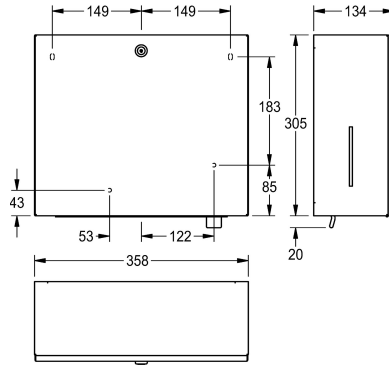

### KWC-No.

**2000101221**

Dimensions 358 x 325 x 134 mm (W x H x D)

Paper towel, soap dispenser combination for wall mounting, stainless steel, surface satin finished, material thickness 0.8 mm, cylinder lock with KWC standard key, inspection windows on sides, paper towel dispenser with loading capacity 300 - 400 pcs. of paper depending on convolution, suitable for liquid soaps and

lotions, 0.8 liter soap tank, pull lever, includes stainless steel screws and dowels.

Dimensions 358 x 325 x 134 mm (W x H x D)

### Technical Data

combination part 1
combination part 2
filling quantity 1
filling quantity 1 uom
filling quantity 2
filling quantity 2 uom
lock 1
lock 2
material
material code
material thickness
overall depth
overall height
overall width
surface finish
type of consumable 1
type of consumable 2
type of fixing
type of mounting

paper towel dispenser
soap dispenser
400
pieces
0.8
liter
key-lock
key-lock
stainless steel
1.4301 Chrome Nickel steel V2A
0.8 mm
134 mm
325 mm
358 mm
satin finished
paper towel
liquid soap
screw
wall mounting