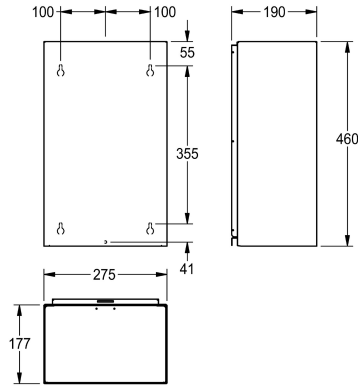

KWC RODAN Waste bin for wall mounting

Modell-Linie: RODAN | RODX605S
Accessories | Waste bins

KWC-No.

2000090061

Capacity approx. 23 litres Dimensions 355 x 460 x 168 mm (W x H x D)

2000101236

Capacity approx. 18 litres, dimensions 275 x 460 x 177 mm (W x H x D)

filling volume

23 Liter

18 Liter

overall width

355 mm

275 mm

Waste bin for wall mounting, stainless steel, surface satin finished, material thickness 0.8 mm, rounded edges, mounting either with mounting bracket or directly onto the wall, includes stainless steel screws and dowels.

Capacity approx. 18 liter
Dimensions 275 x 460 x 177 mm (W x H x D)

Technical Data

bag holder

No

filling volume

18 Liter

lid

No

overall depth

177 mm

overall height

460 mm

overall width

275 mm

surface finish

satin finished