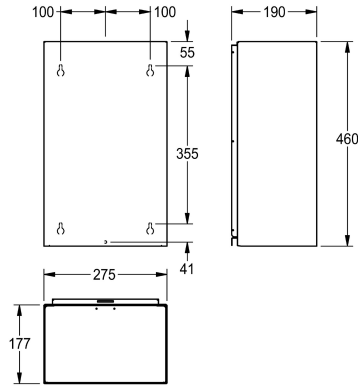

KWC RODAN Waste bin for wall mounting

Modell-Linie: RODAN | RODX605S
Accessories | Waste bins

KWC-No.
2000090061 Capacity approx. 23 litres Dimensions 355 x 460 x 168 mm (W x H x D)
2000101236 Capacity approx. 18 litres, dimensions 275 x 460 x 177 mm (W x H x D)

filling volume	overall width
23 Liter	355 mm
18 Liter	275 mm

Waste bin for wall mounting, stainless steel, surface satin finished, material thickness 0.8 mm, rounded edges, mounting either with mounting bracket or directly onto the wall, includes stainless steel screws and dowels.

Capacity approx. 18 liter
Dimensions 275 x 460 x 177 mm (W x H x D)

Technical Data
bag holder
filling volume
lid
lock
material
material code
material thickness
overall depth
overall height
overall width
surface finish
type of fixing
type of mounting

no
18 Liter
no
no lock
stainless steel
1.4301 Chrome Nickel steel V2A
0.8 mm
177 mm
460 mm
275 mm
satin finished
screw
wall mounting