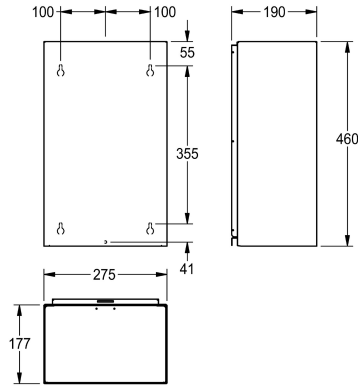

KWC RODAN Waste bin for wall mounting

Modell-Linie: RODAN | RODX605S
Accessories | Waste bins

KWC-No.

2000090061

Capacity approx. 23 litres Dimensions 355 x 460 x 168 mm (W x H x D)

2000101236

Capacity approx. 18 litres, dimensions 275 x 460 x 177 mm (W x H x D)

filling volume

23 Liter

18 Liter

overall width

355 mm

275 mm

Waste bin for wall mounting, stainless steel, surface satin finished, material thickness 0.8 mm, rounded edges, mounting either with mounting bracket or directly onto the wall, includes stainless steel screws and dowels.

Capacity approx. 18 liter
Dimensions 275 x 460 x 177 mm (W x H x D)

Technical Data

bag holder

no

filling volume

18 Liter

lid

no

overall depth

177 mm

overall height

460 mm

overall width

275 mm

surface finish

satin finished