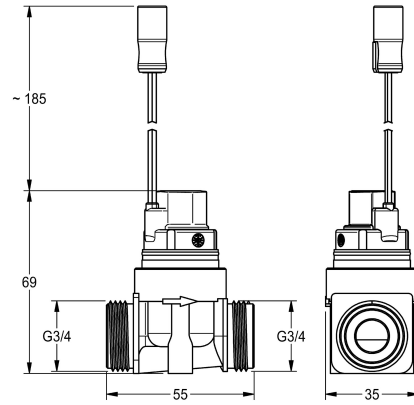

KWC AQUA3000OPEN Solenoid valve

Modell-Linie: AQUA3000OPEN | ZAQUA032

Water management systems | Complementary parts water management

KWC-No.

2000101328

Solenoid valve – A3000 open for combination with electronic module for circulation line

Solenoid valve A3000 open 24 V DC, connections G 3/4 B on both sides, watertight version with compound-filled solenoid and dirt

strainer.