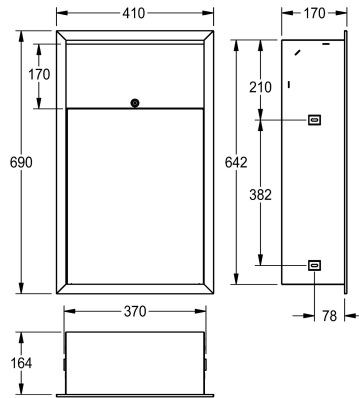

KWC RODAN

Waste bin for recessed mounting

Modell-Linie: RODAN | RODX605EE

Accessories | Waste bins

KWC-No.

2000090062

Dimensions 408 x 690 x 169 mm (W x H x D)

2000101344

Dimensions 410 x 690 x 170 mm (W x H x D)

overall width

408 mm

410 mm

Waste bin for recessed mounting, stainless steel, surface satin finished, material thickness 0.8 mm, rounded edges, cylinder lock with KWC standard key, mounting with in-wall frame, includes stainless steel screws and dowels.

Approx. 23 liter capacity, full recessed version
Dimensions 410 x 690 x 171 mm (W x H x D)

Technical Data

bag holder

optional

filling volume

23 Liter

lid

No

overall depth

171 mm

overall height

690 mm

overall width

410 mm

surface finish

satin finished